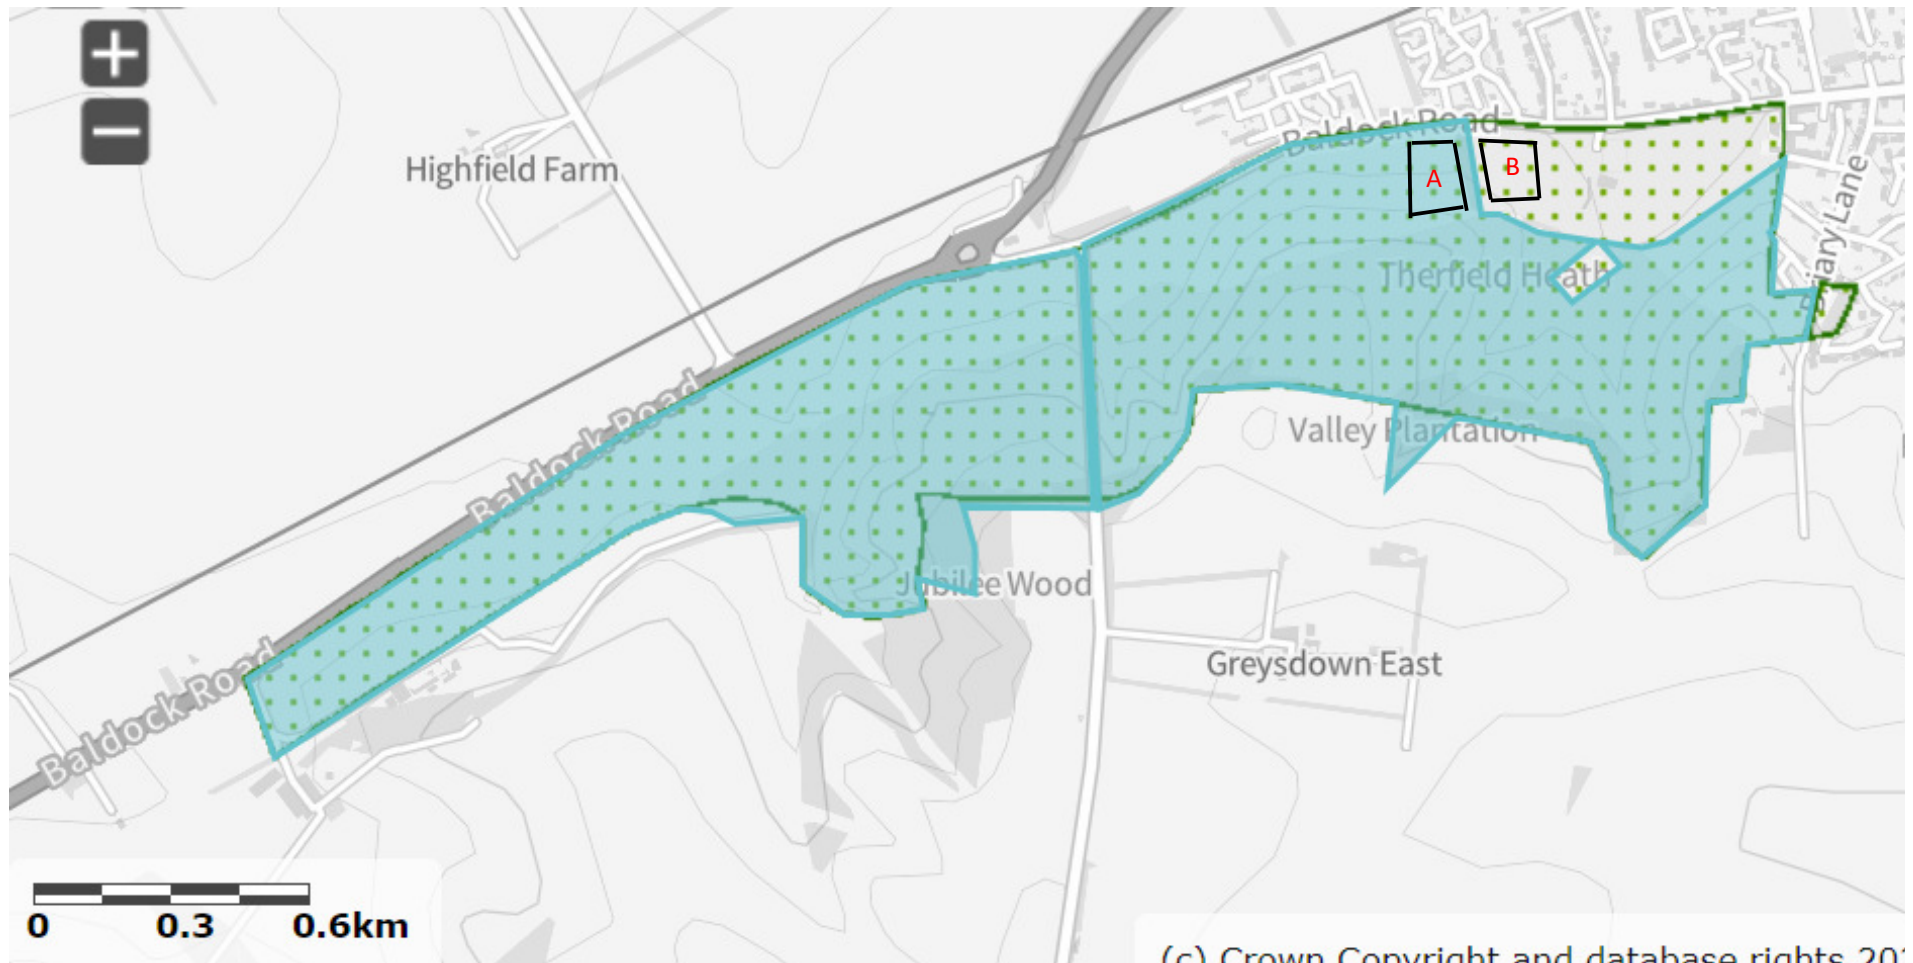

## Map 1 showing Therfield Heath

Area A is the approximate location of the Kite Festival

Area B is the approximate location of the Temporary Car Park

Map 2 showing the location of the Kite Festival and Temporary Car Park